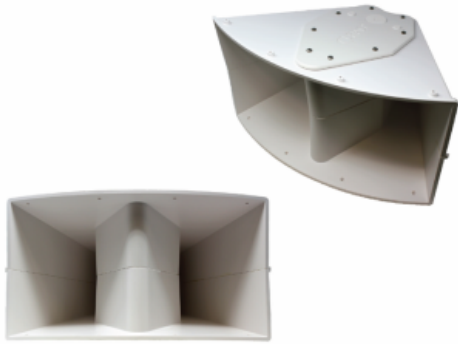

ENHANCED 60 DEGREE HORN

highly intelligible, focused sound in a small form factor to customize public safety and
version patterns and distribute voice communications more effectively and efficiently.

[free horn datasheet](#)

OTATION REQUEST
s in the basket.
st, click the basket logo and follow

Accept cookies

- Rugged enclosure for permanent outdoor installation
- Stainless steel mount with elevation adjustment
- Available with 70 V or 100 V transformers for use with public address amplifiers (not included)